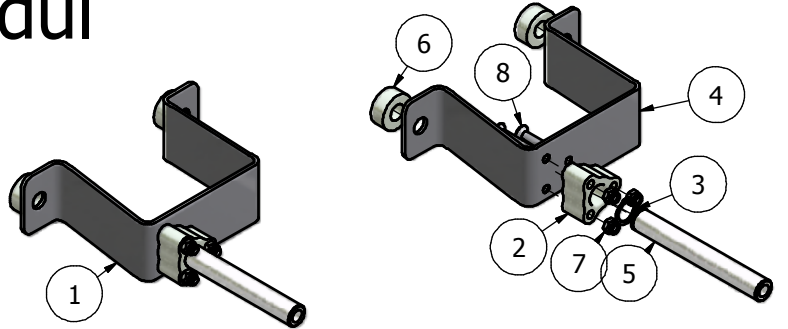

A400

ITEM	PART NUMBER	DESCRIPTION
1	PN0026JW	A400 Torque Arm
2	PN0026JA	A400 Bracket
3	PN0026JB	A400 Bush
4	PN0026M4	Modul Spacer
5	5x30	Slotted Spring Pin

Modul

ITEM	PART NUMBER	DESCRIPTION
1	PN0026J	Modul Torque Arm
2	PN0026T	Tri Bose
3	PN0088K	22mm External Circlip
4	PN0026J3	Modul Top Hat
5	PN0026SJ	Torque Spigot
6	PN0026M4	Modul Spacer
7	M8 Nylock Nut	
8	M8 x45 Bolt	Countersunk Hex Socket

Holland

ITEM	PART NUMBER	DESCRIPTION
1	PN0026H	Holland Torque Arm
2	PN0026T	Tri Bose
3	PN0026HU	Holland U Bolt
4	PN0026SH	Torque Spigot
5	PN0026HC	Holland Folded Section
6	M8 Nylock Nut	
7	M10 Nylock Nut	
8	M8 x 45 Bolt	
9	PN0088K	22mm External Circlip

K-Hitch 22

ITEM	PART NUMBER	DESCRIPTION
1	PN0026K	KHitch22 Torque Arm
2	PN0026KB	Khitch 22 Top Hat
3	PN0026T	Tri Bose
4	PN0026SJ	Torque Spigot
5	PN0088K	22mm External Circlip
6	M8 Nylock Nut	
7	M8x 45 Bolt	

Maxus

ITEM	PART NUMBER	DESCRIPTION
1	PN0026M	Maxus Torque Arm
2	PN0026T	Tri Bose
3	PN0026MR	Maxus Folded Section RH
4	PN0026SH	Torque Spigot
5	PN0026ML	Maxus Folded Section LH
6	M8 x 50 Bolt	
7	M8 Nylock Nut	
8	PN0088K	22mm External Circlip