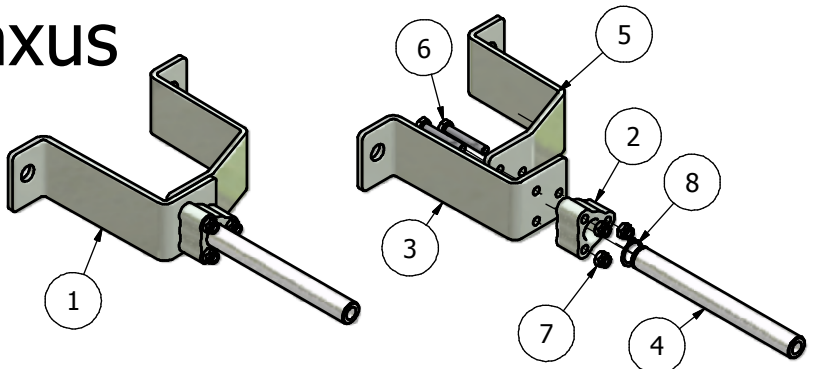

A400

ITEM	PART NUMBER	DESCRIPTION
1	PN0026JW	A400 Torque Arm
2	PN0026JA	A400 Bracket
3	PN0026JB	A400 Bush
4	PN0026M4	Modul Spacer
5	5x30	Slotted Spring Pin

Modul

ITEM	PART NUMBER	DESCRIPTION
1	PN0026J	Modul Torque Arm
2	PN0026T	Tri Bose
3	PN0088K	22mm External Circlip
4	PN0026J3	Modul Top Hat
5	PN0026SJ	Torque Spigot
6	PN0026M4	Modul Spacer
7	M8 Nylock Nut	
8	M8 x45 Bolt	Countersunk Hex Socket

Holland

ITEM	PART NUMBER	DESCRIPTION
1	PN0026H	Holland Torque Arm
2	PN0026T	Tri Bose
3	PN0026HU	Holland U Bolt
4	PN0026SH	Torque Spigot
5	PN0026HC	Holland Folded Section
6	M8 Nylock Nut	
7	M10 Nylock Nut	
8	M8 x 45 Bolt	
9	PN0088K	22mm External Circlip

K-Hitch 22

ITEM	PART NUMBER	DESCRIPTION
1	PN0026K	KHitch22 Torque Arm
2	PN0026KB	Khitch 22 Top Hat
3	PN0026T	Tri Bose
4	PN0026SJ	Torque Spigot
5	PN0088K	22mm External Circlip
6	M8 Nylock Nut	
7	M8x 45 Bolt	

Maxus

ITEM	PART NUMBER	DESCRIPTION
1	PN0026M	Maxus Torque Arm
2	PN0026T	Tri Bose
3	PN0026MR	Maxus Folded Section RH
4	PN0026SH	Torque Spigot
5	PN0026ML	Maxus Folded Section LH
6	M8 x 50 Bolt	
7	M8 Nylock Nut	
8	PN0088K	22mm External Circlip