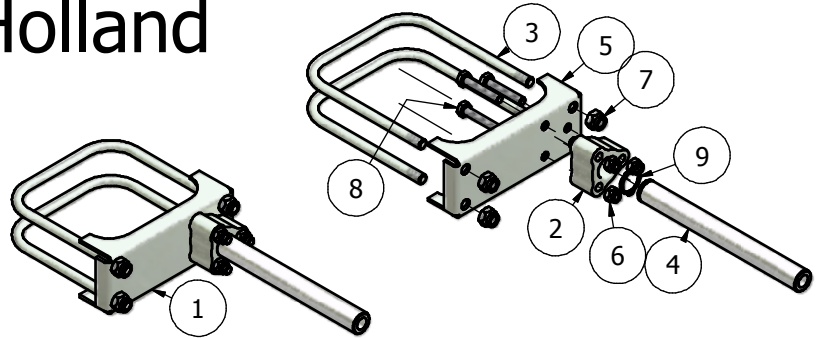

A400

ITEM	PART NUMBER	DESCRIPTION
1	PN0026JW	A400 Torque Arm
2	PN0026JA	A400 Bracket
3	PN0026JB	A400 Bush
4	PN0026M4	Modul Spacer
5	5x30	Slotted Spring Pin

Modul

ITEM	PART NUMBER	DESCRIPTION
1	PN0026J	Modul Torque Arm
2	PN0026T	Tri Bose
3	PN0088K	22mm External Circlip
4	PN0026J3	Modul Top Hat
5	PN0026SJ	Torque Spigot
6	PN0026M4	Modul Spacer
7	M8 Nylock Nut	
8	M8 x45 Bolt	Countersunk Hex Socket

Holland

ITEM	PART NUMBER	DESCRIPTION
1	PN0026H	Holland Torque Arm
2	PN0026T	Tri Bose
3	PN0026HU	Holland U Bolt
4	PN0026SH	Torque Spigot
5	PN0026HC	Holland Folded Section
6	M8 Nylock Nut	
7	M10 Nylock Nut	
8	M8 x 45 Bolt	
9	PN0088K	22mm External Circlip

K-Hitch 22

ITEM	PART NUMBER	DESCRIPTION
1	PN0026K	KHitch22 Torque Arm
2	PN0026KB	Khitch 22 Top Hat
3	PN0026T	Tri Bose
4	PN0026SJ	Torque Spigot
5	PN0088K	22mm External Circlip
6	M8 Nylock Nut	
7	M8x 45 Bolt	

Maxus

ITEM	PART NUMBER	DESCRIPTION
1	PN0026M	Maxus Torque Arm
2	PN0026T	Tri Bose
3	PN0026MR	Maxus Folded Section RH
4	PN0026SH	Torque Spigot
5	PN0026ML	Maxus Folded Section LH
6	M8 x 50 Bolt	
7	M8 Nylock Nut	
8	PN0088K	22mm External Circlip