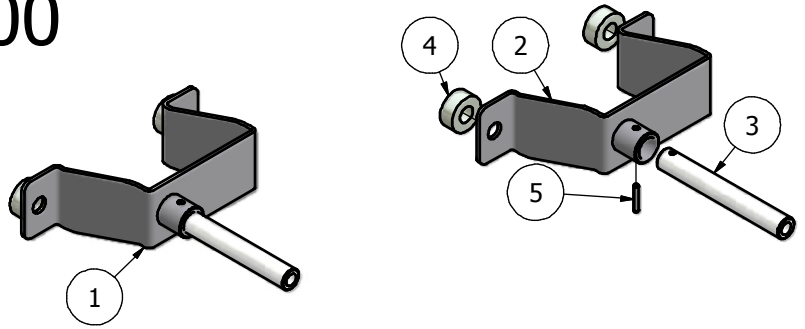

A400

ITEM	PART NUMBER	DESCRIPTION
1	PN0026JW	A400 Torque Arm
2	PN0026JA	A400 Bracket
3	PN0026JB	A400 Bush
4	PN0026M4	Modul Spacer
5	5x30	Slotted Spring Pin

Modul

ITEM	PART NUMBER	DESCRIPTION
1	PN0026J	Modul Torque Arm
2	PN0026T	Tri Bose
3	PN0088K	22mm External Circlip
4	PN0026J3	Modul Top Hat
5	PN0026SJ	Torque Spigot
6	PN0026M4	Modul Spacer
7	M8 Nylock Nut	
8	M8 x45 Bolt	Countersunk Hex Socket

Holland

ITEM	PART NUMBER	DESCRIPTION
1	PN0026H	Holland Torque Arm
2	PN0026T	Tri Bose
3	PN0026HU	Holland U Bolt
4	PN0026SH	Torque Spigot
5	PN0026HC	Holland Folded Section
6	M8 Nylock Nut	
7	M10 Nylock Nut	
8	M8 x 45 Bolt	
9	PN0088K	22mm External Circlip

K-Hitch 22

ITEM	PART NUMBER	DESCRIPTION
1	PN0026K	KHitch22 Torque Arm
2	PN0026KB	Khitch 22 Top Hat
3	PN0026T	Tri Bose
4	PN0026SJ	Torque Spigot
5	PN0088K	22mm External Circlip
6	M8 Nylock Nut	
7	M8x 45 Bolt	

Maxus

ITEM	PART NUMBER	DESCRIPTION
1	PN0026M	Maxus Torque Arm
2	PN0026T	Tri Bose
3	PN0026MR	Maxus Folded Section RH
4	PN0026SH	Torque Spigot
5	PN0026ML	Maxus Folded Section LH
6	M8 x 50 Bolt	
7	M8 Nylock Nut	
8	PN0088K	22mm External Circlip