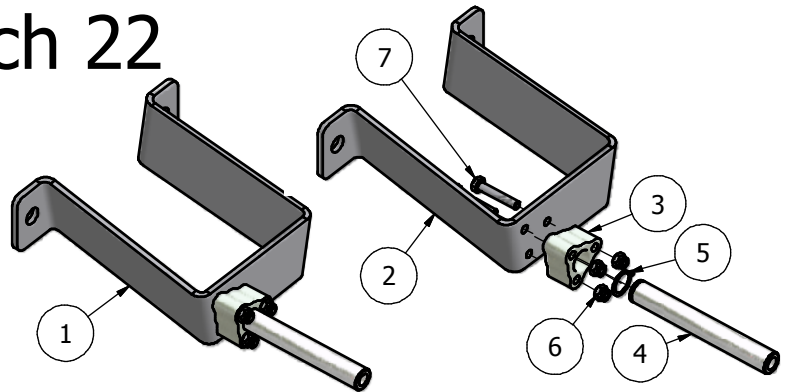

A400

ITEM	PART NUMBER	DESCRIPTION
1	PN0026JW	A400 Torque Arm
2	PN0026JA	A400 Bracket
3	PN0026JB	A400 Bush
4	PN0026M4	Modul Spacer
5	5x30	Slotted Spring Pin

Modul

ITEM	PART NUMBER	DESCRIPTION
1	PN0026J	Modul Torque Arm
2	PN0026T	Tri Bose
3	PN0088K	22mm External Circlip
4	PN0026J3	Modul Top Hat
5	PN0026SJ	Torque Spigot
6	PN0026M4	Modul Spacer
7	M8 Nylock Nut	
8	M8 x45 Bolt	Countersunk Hex Socket

Holland

ITEM	PART NUMBER	DESCRIPTION
1	PN0026H	Holland Torque Arm
2	PN0026T	Tri Bose
3	PN0026HU	Holland U Bolt
4	PN0026SH	Torque Spigot
5	PN0026HC	Holland Folded Section
6	M8 Nylock Nut	
7	M10 Nylock Nut	
8	M8 x 45 Bolt	
9	PN0088K	22mm External Circlip

K-Hitch 22

ITEM	PART NUMBER	DESCRIPTION
1	PN0026K	KHitch22 Torque Arm
2	PN0026KB	Khitch 22 Top Hat
3	PN0026T	Tri Bose
4	PN0026SJ	Torque Spigot
5	PN0088K	22mm External Circlip
6	M8 Nylock Nut	
7	M8x 45 Bolt	

Maxus

ITEM	PART NUMBER	DESCRIPTION
1	PN0026M	Maxus Torque Arm
2	PN0026T	Tri Bose
3	PN0026MR	Maxus Folded Section RH
4	PN0026SH	Torque Spigot
5	PN0026ML	Maxus Folded Section LH
6	M8 x 50 Bolt	
7	M8 Nylock Nut	
8	PN0088K	22mm External Circlip