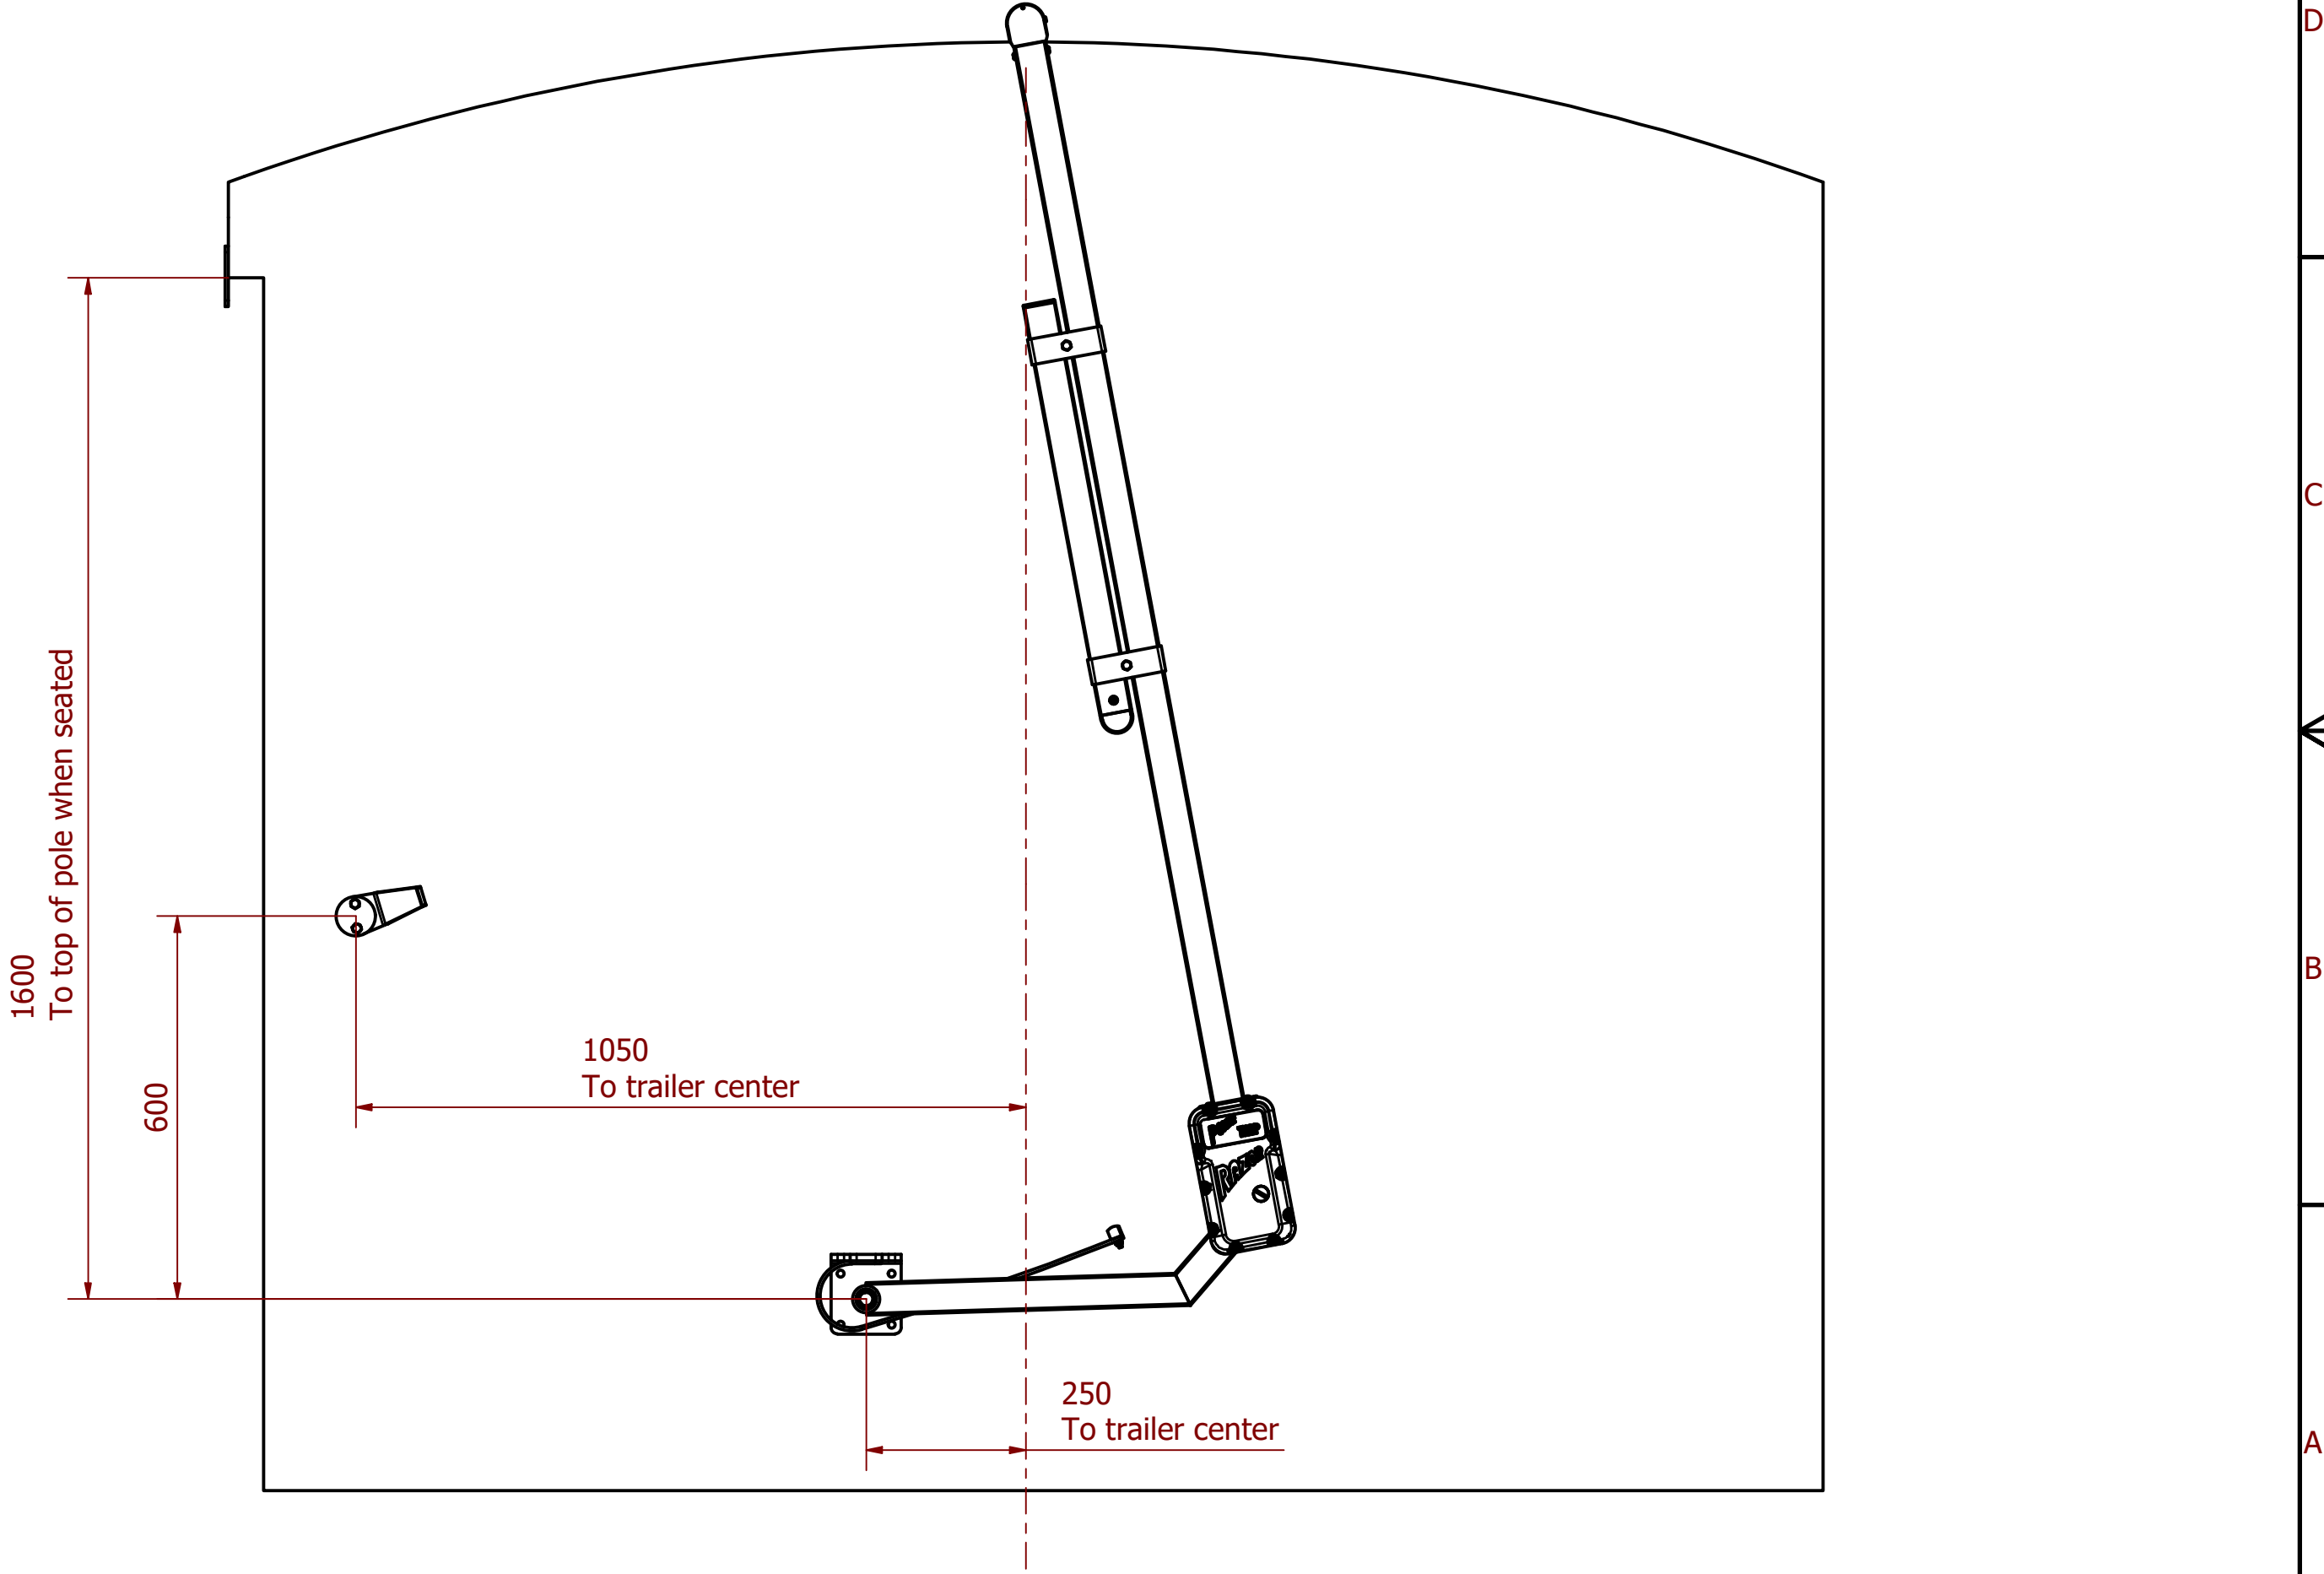

ROLLOVER TARP REVERSE REVERSE ARM INSTALLATION (Step Down Pocket)

(Issue date: Jan 2026)

Position: Tarp Fully Closed

Position: Tarp half way open

Position: Tarp fully open