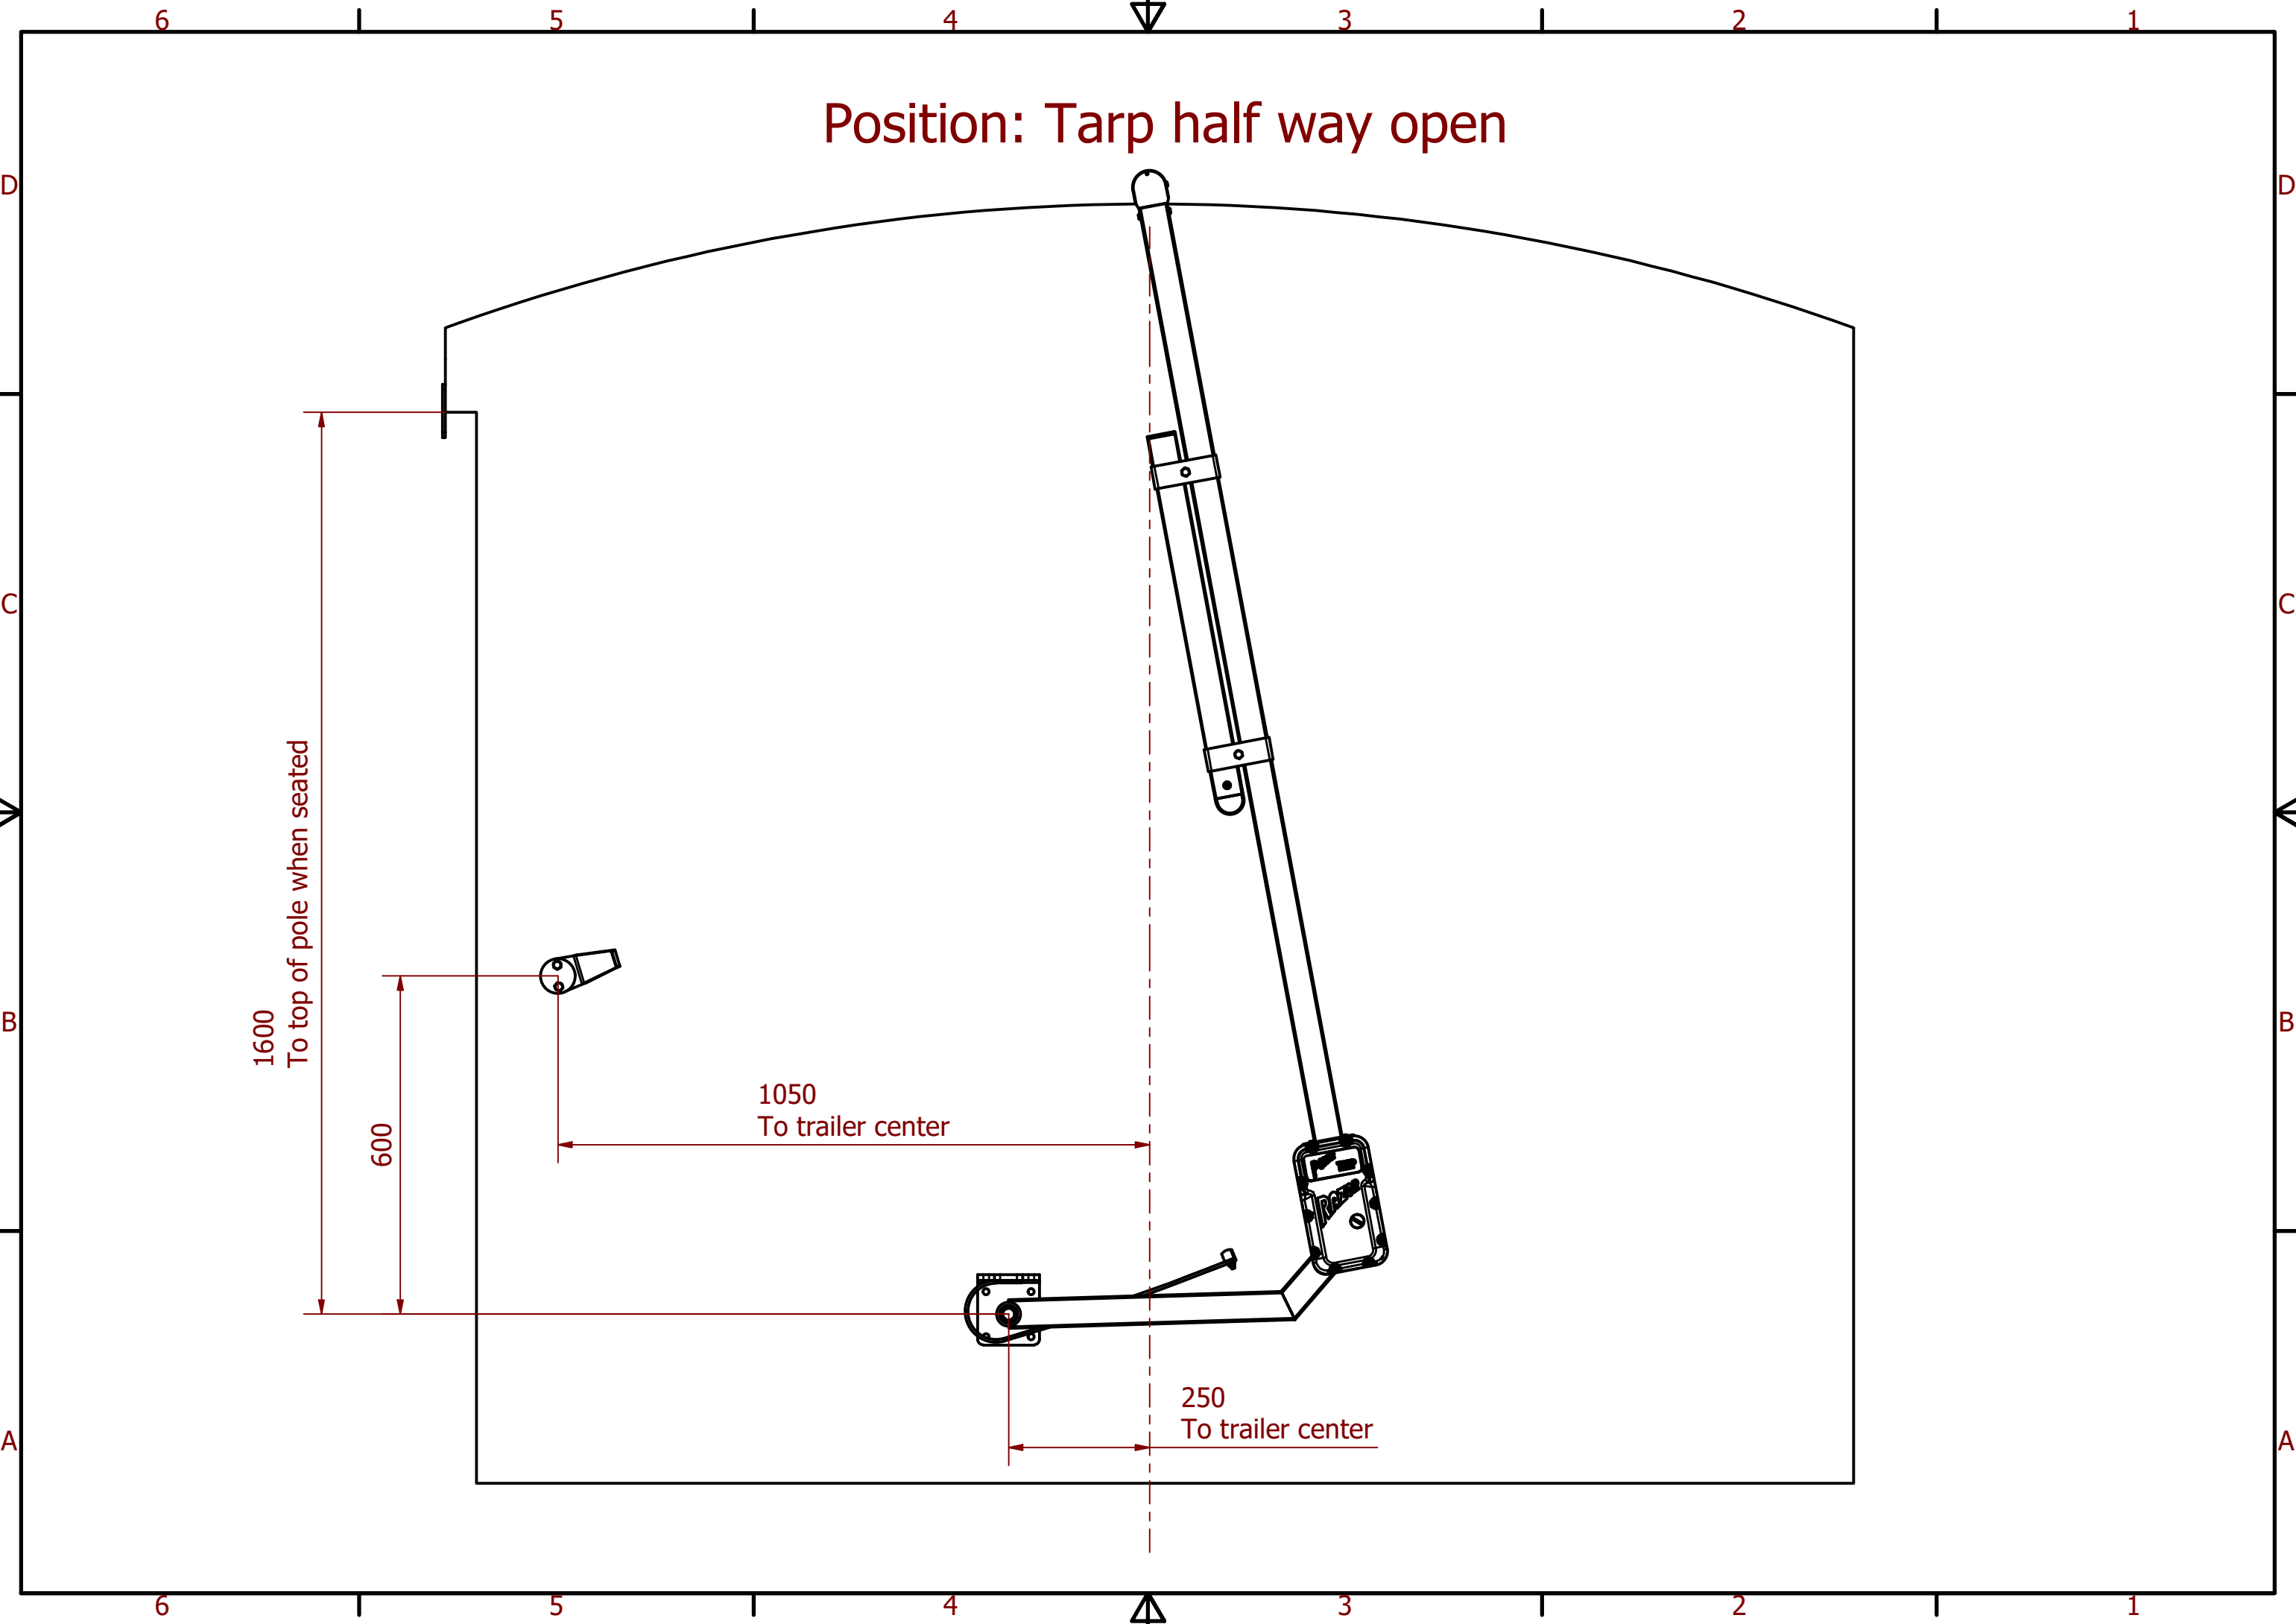

ROLLOVER TARP REVERSE REVERSE ARM INSTALLATION (Step Down Pocket)

(Issue date: Jan 2026)

Position: Tarp Fully Closed

Position: Tarp half way open

Position: Tarp fully open