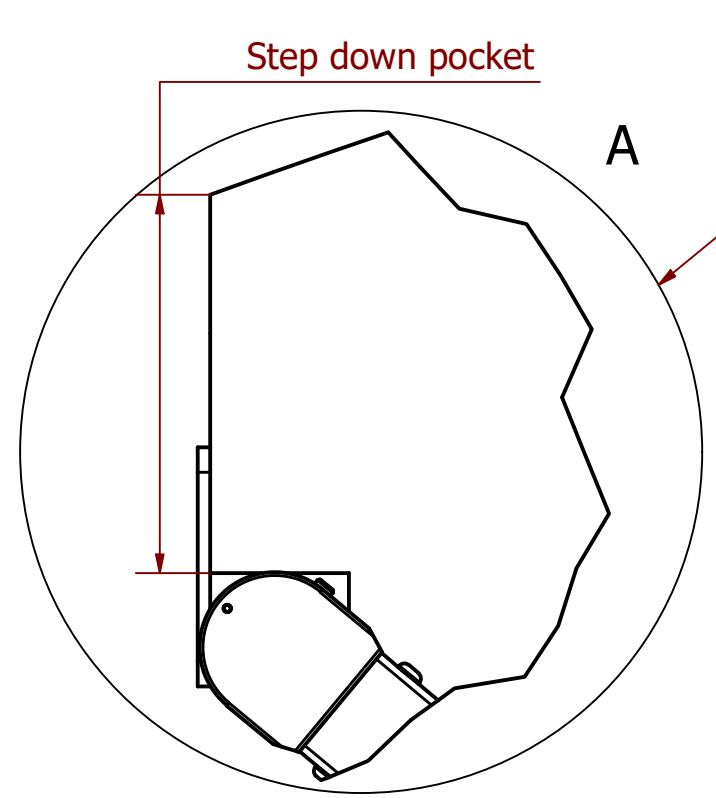

ROLLOVER TARP REVERSE REVERSE ARM INSTALLATION (Step Down Pocket)

(Issue date: Jan 2026)

Position: Tarp Fully Closed

Position: Tarp half way open

Position: Tarp fully open