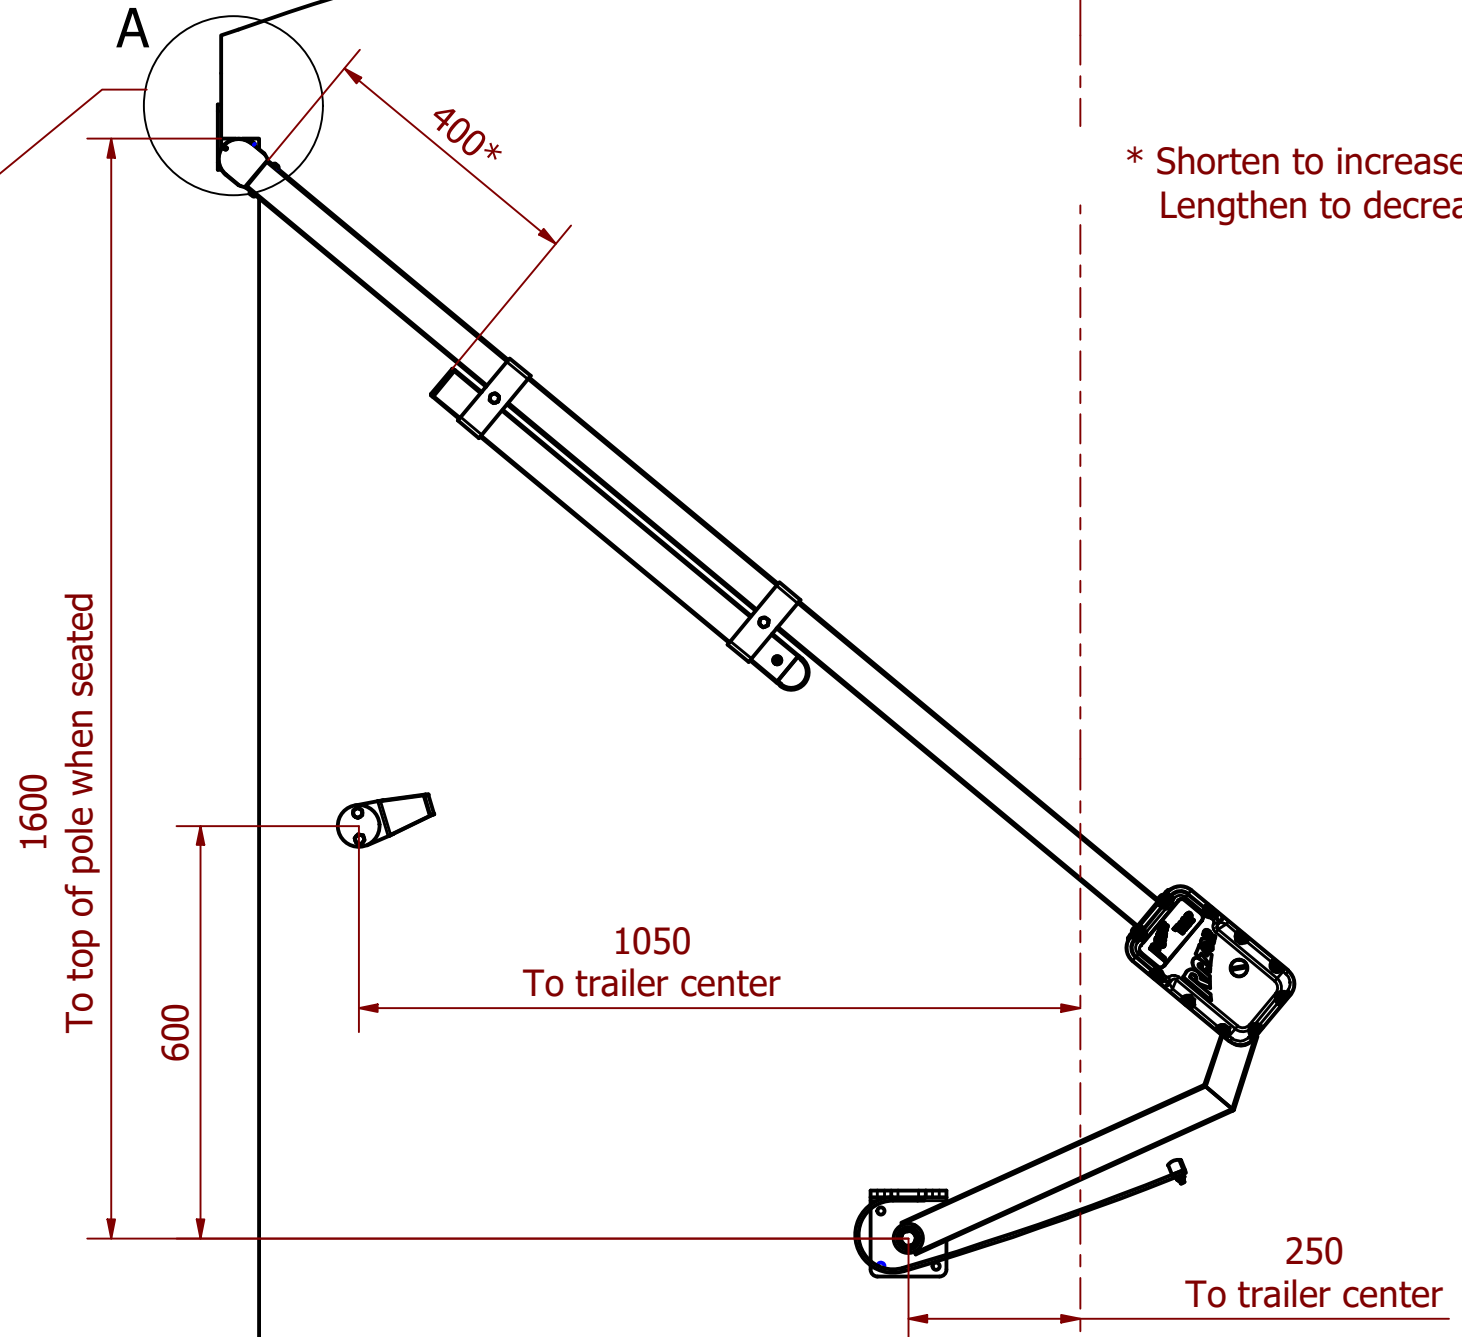

ROLLOVER TARP REVERSE REVERSE ARM INSTALLATION (Step Down Pocket)

(Issue date: Jan 2026)

Position: Tarp Fully Closed

Position: Tarp half way open

Position: Tarp fully open