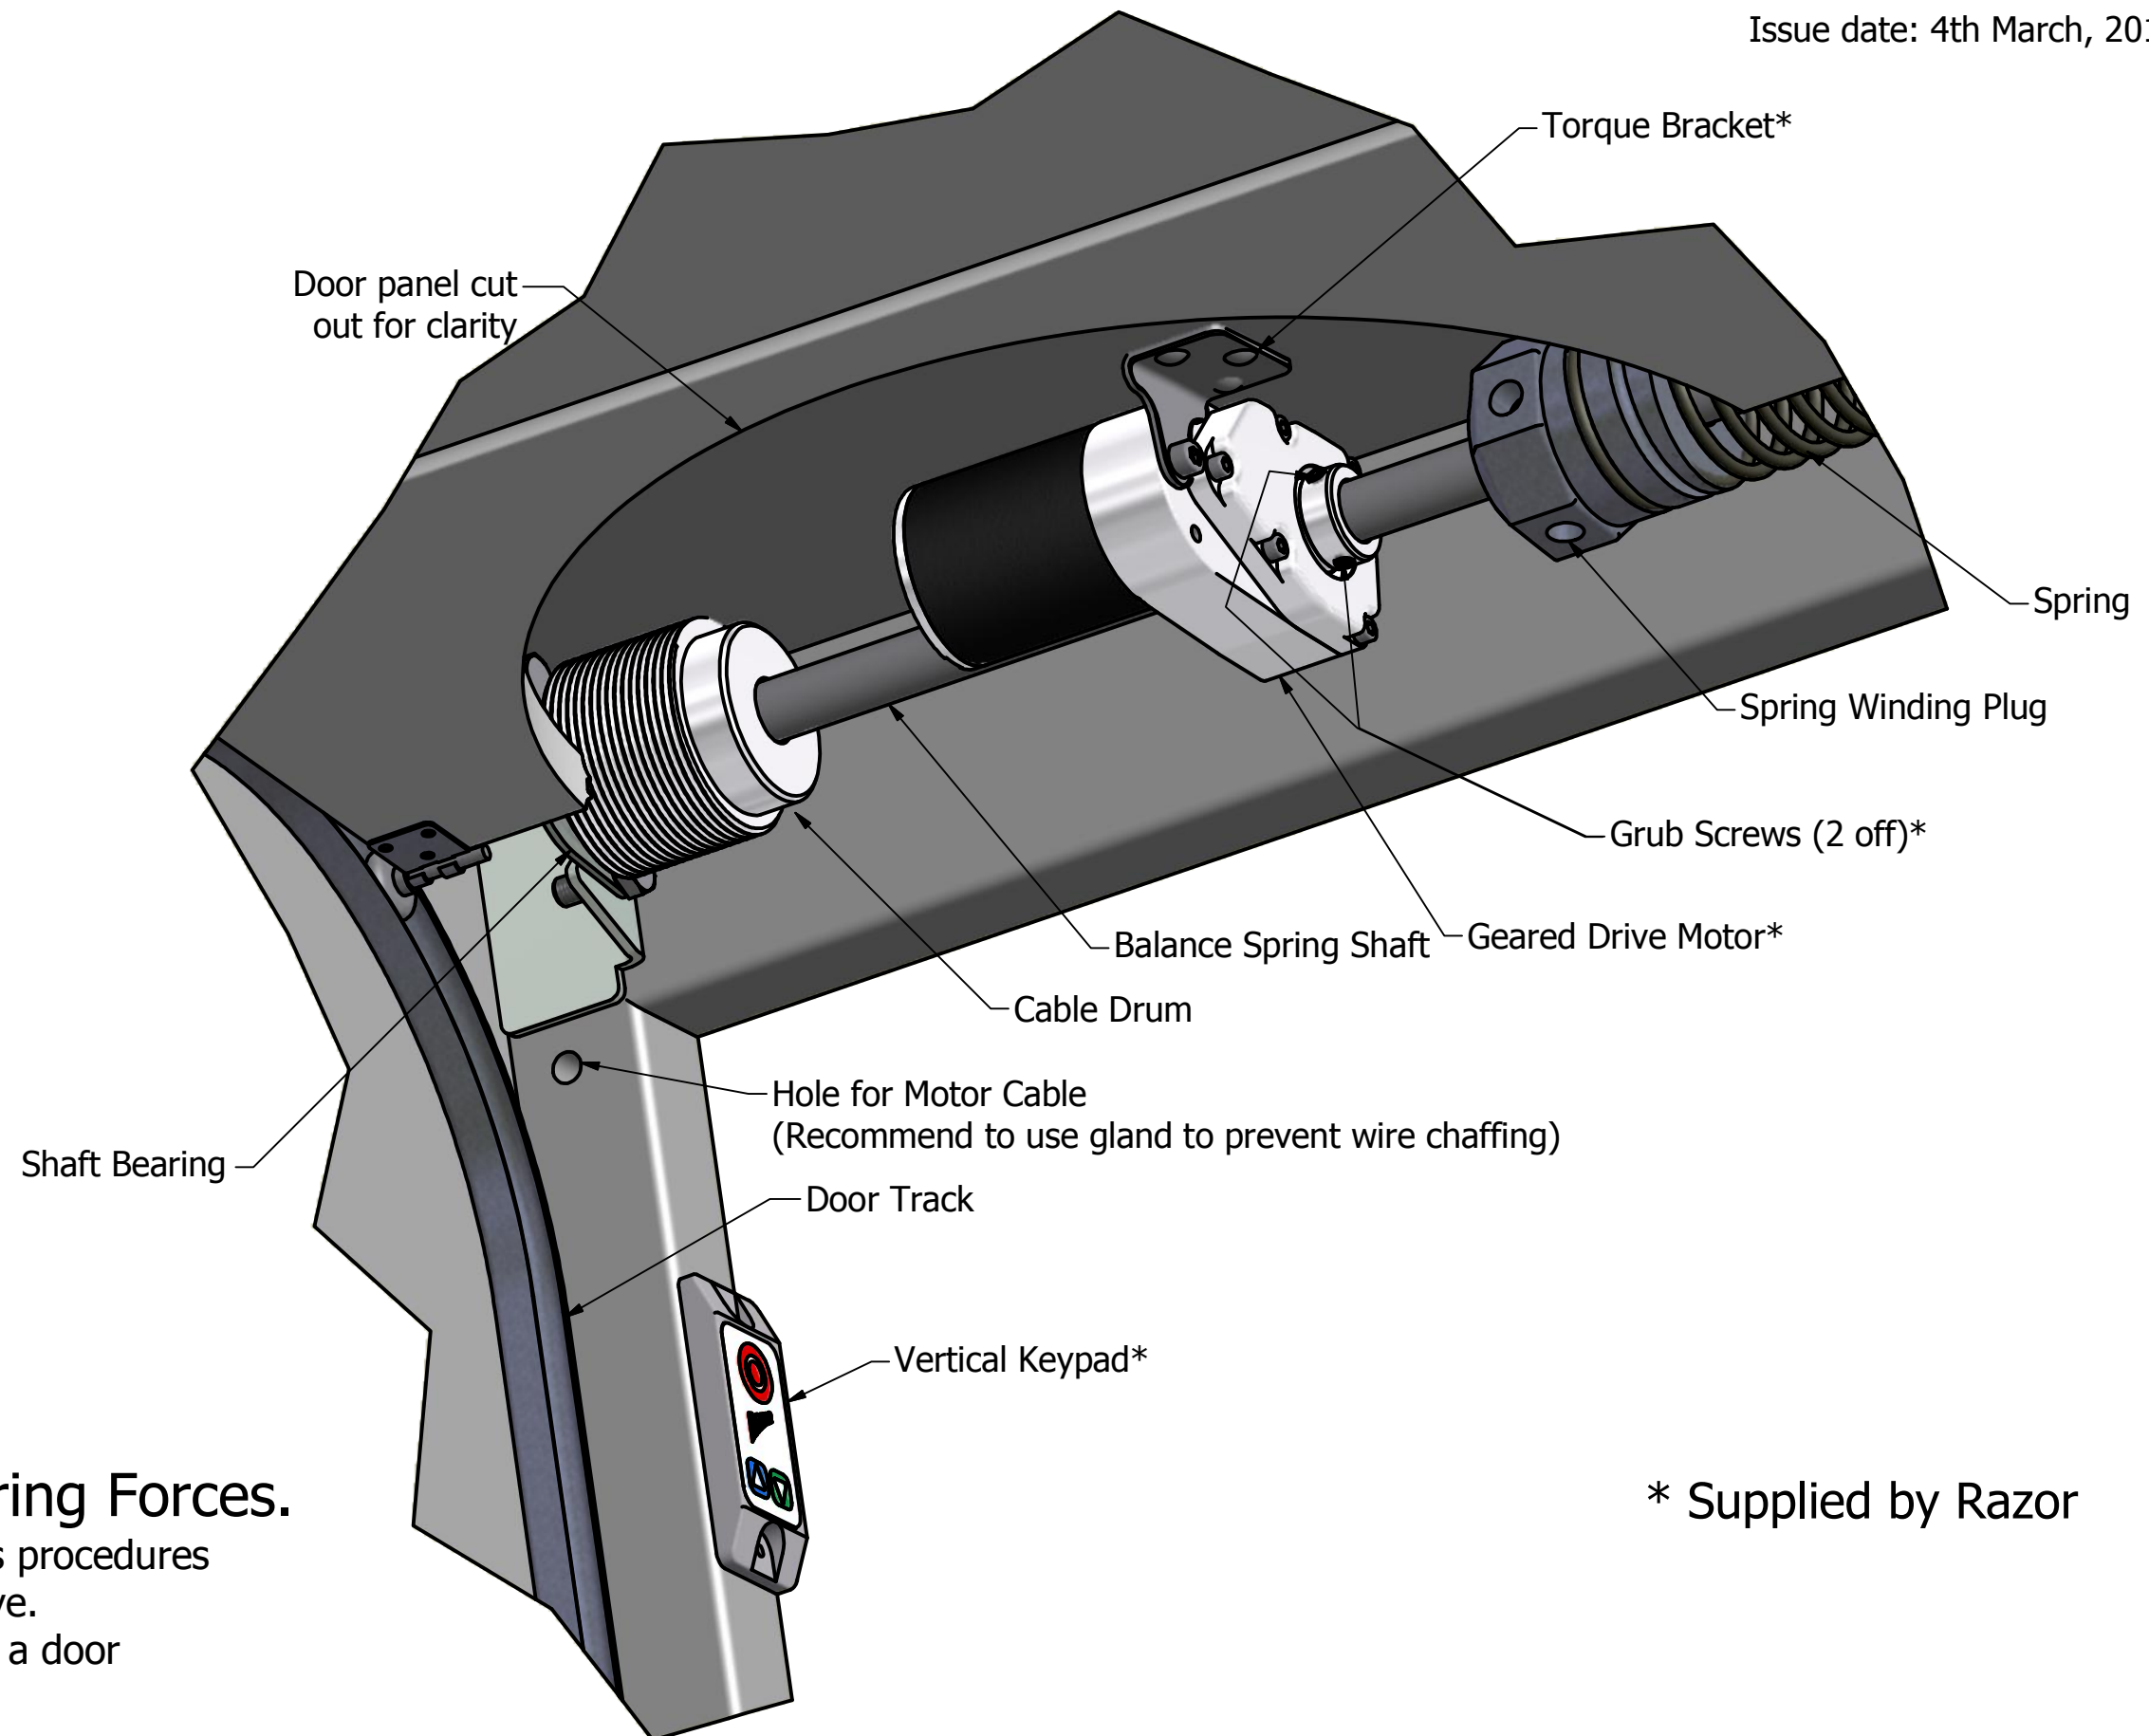

Razor - Todco Door Drive Installation

Issue date: 4th March, 2015

Warning - High Spring Forces.

Refer to Door Manufacturers procedures prior to fitment of Razor drive. Highly recommended to use a door fitment practioner